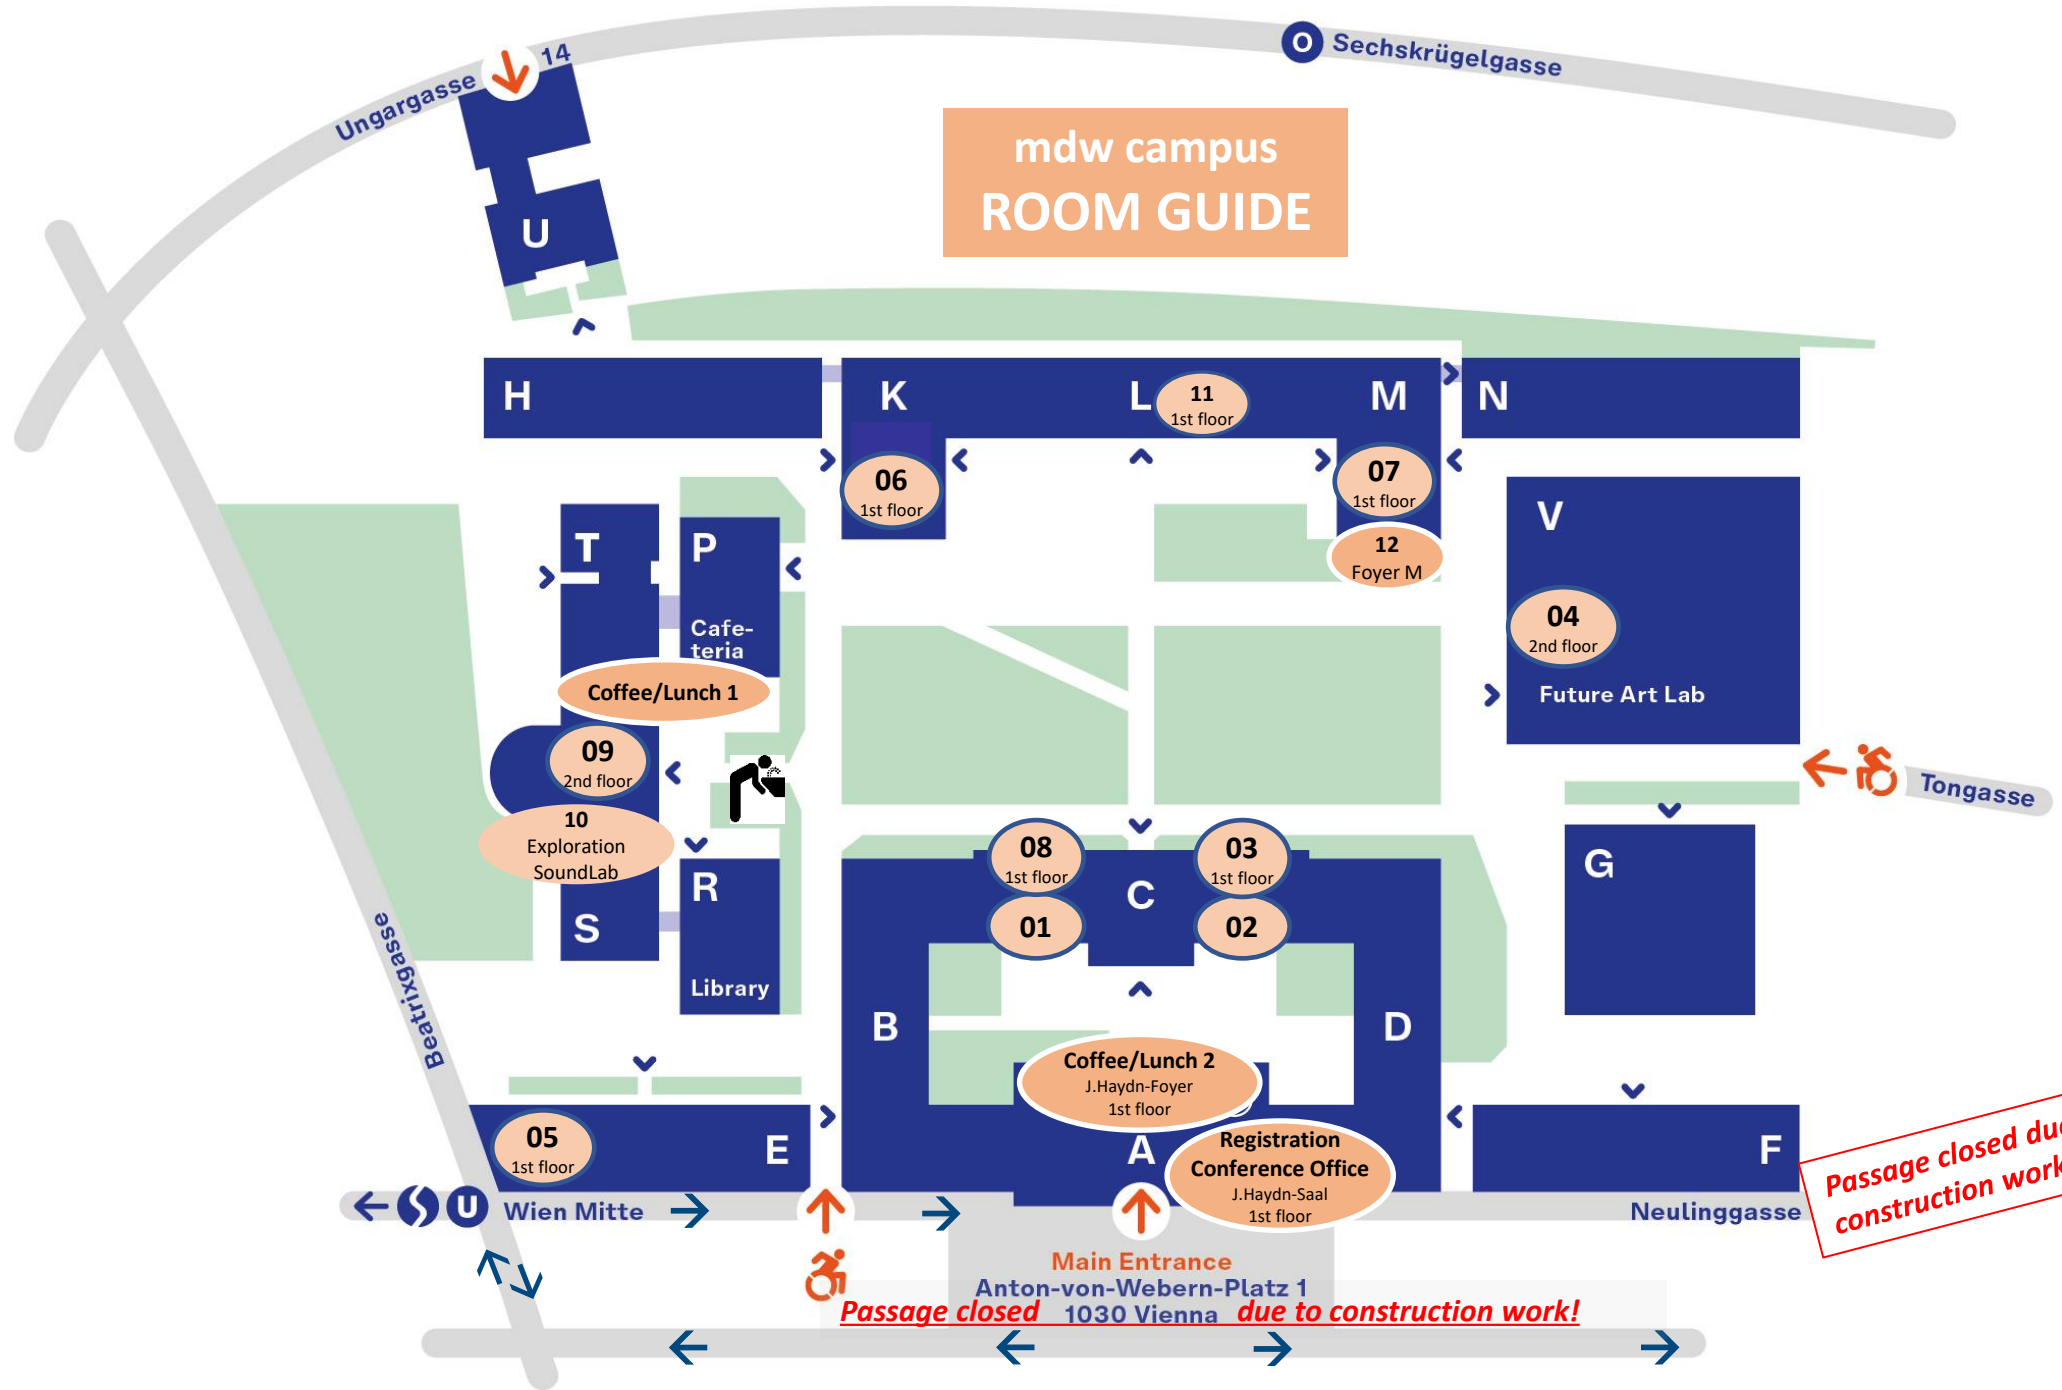

**mdw campus
 ROOM GUIDE**

Legend of rooms

01	Fanny Hensel Saal
02	Clara Schumann Saal
03	Öhlberger Studio
04	Konzertsaal Futur Art Lab
05	Seminarraum IKM
06	Hörsaal K 01 01
07	Hörsaal M 01 01
08	Orchesterstudio
09	spiel/mach/t/raum
10	UB Lesesaal Bibliothek
11	Senatssitzungssaal
12	Foyer M (Recreation room)
Coffee/Lunch 1	Bankettsaal & Mensa
Coffee/Lunch 2 & Closing Ceremony	Joseph Haydn-Saal & Foyer

Legend of building parts

A–D	Main building
E	Percussion building
F	ipop building
G	Film studios
H	Workshop
K–N	„Riegel“
P	Cafeteria (Mensa)
R, S and T	Library
V	Future Art Lab
U	Ungargasse